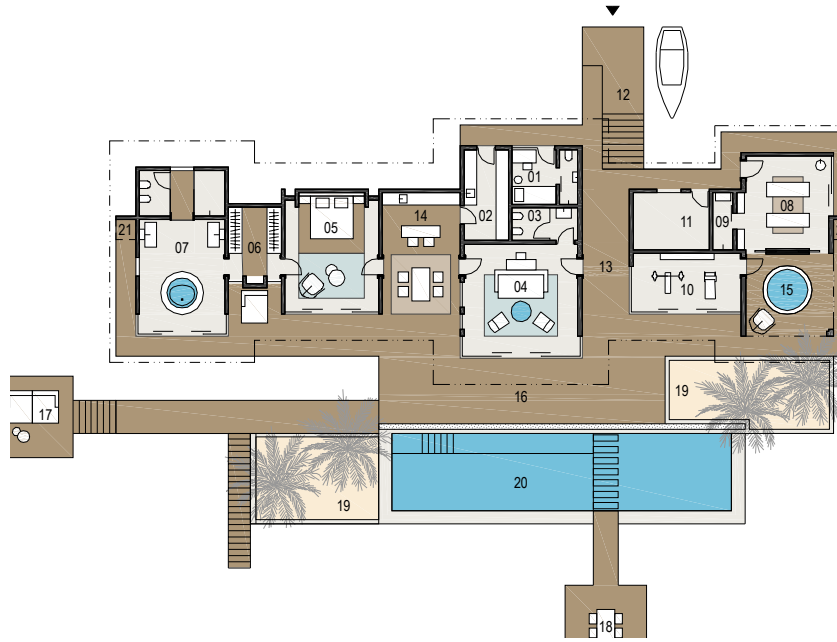

• ROMANTIC POOL RESIDENCE •

Number of Residences: 1  
Layout: 1 Bedroom & 1 Living Room

Ground Floor

INTERIOR AREA

01	Butler's Room	11m <sup>2</sup>
02	Kitchen	12m <sup>2</sup>
03	Toilet	6m <sup>2</sup>
04	Living Room	35m <sup>2</sup>
05	Bedroom	30m <sup>2</sup>
06	Walk-in Closet	10m <sup>2</sup>
07	Bathroom	37m <sup>2</sup>
08	Massage Room	23m <sup>2</sup>
09	Shower	4m <sup>2</sup>
10	Private Gym	17m <sup>2</sup>
11	Service Room	12m <sup>2</sup>

EXTERIOR AREA

12	Entry Deck	45m <sup>2</sup>
13	Entrance Atrium	14m <sup>2</sup>
14	Dining Room	23m <sup>2</sup>
15	Private Spa	19m <sup>2</sup>
16	Terrace	144m <sup>2</sup>
17	Gazebo + Day Bed	16m <sup>2</sup>
18	Dining Gazebo	19m <sup>2</sup>
19	Private Beach	57m <sup>2</sup>
20	Swimming Pool	16,5 m x 3,9 m
21	Outdoor Shower	

Total Interior Area: 197m<sup>2</sup>

Total Exterior Area: 337m<sup>2</sup>

Swimming Pool Area: 64m<sup>2</sup>

TOTAL AREA: 598m<sup>2</sup>